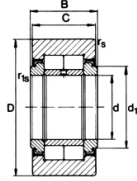

NUTR

NUTR...X

Bearing Designation

Without Seal : NUTR 35

Outer Diameter (mm) : 72

Boundary Dimensions(mm)

d : 35

D : 72