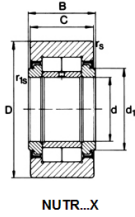

NUTR

NUTR...X

**Bearing Designation**

Without Seal : NUTR 20 52

Outer Diameter (mm) : 52

**Boundary Dimensions(mm)**

d : 20

D : 52