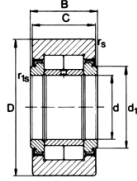

NUTR

NUTR...X

Bearing Designation

Without Seal : NUTR 20

Outer Diameter (mm) : 47

Boundary Dimensions(mm)

d : 20

D : 47