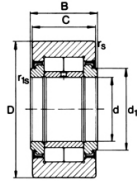

NUTR

NUTR...X

**Bearing Designation**

Without Seal : NUTR 15

Outer Diameter (mm) : 35

**Boundary Dimensions(mm)**

d : 15

D : 35